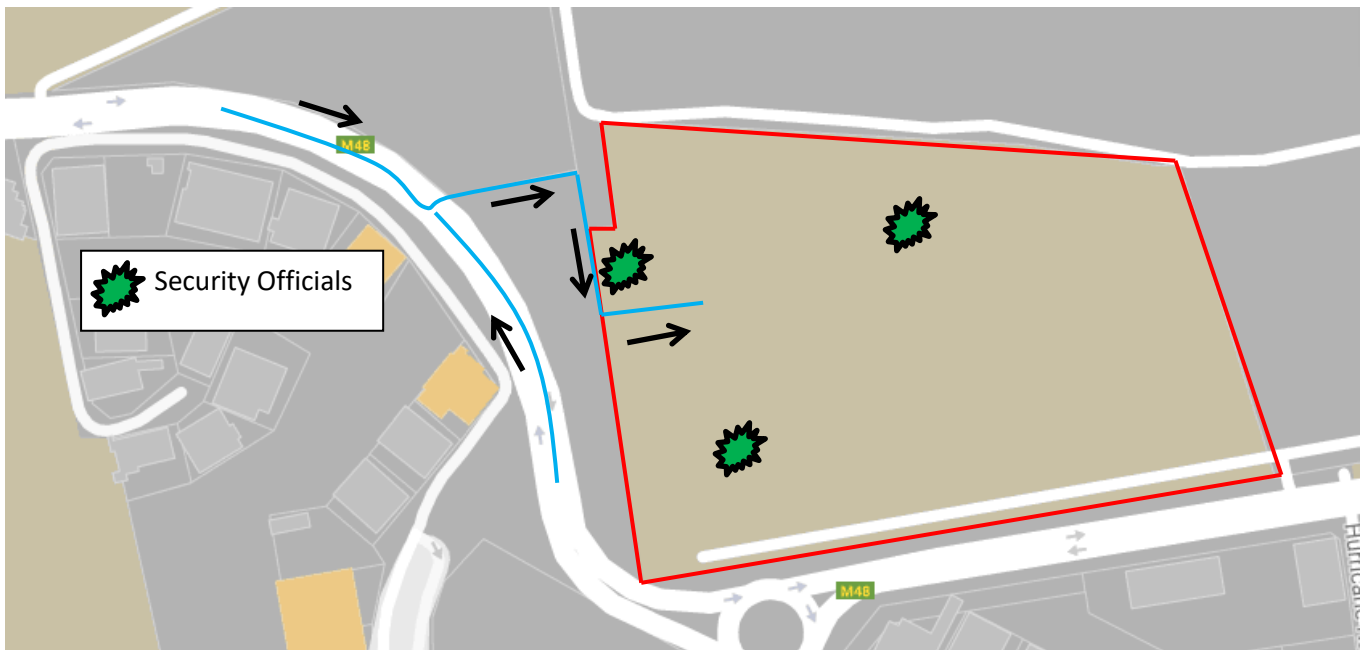

# VEHICLE PARKING OPERATIONAL PLAN – TRINITY SPORTS (ALL EVENTS GERMISTON LAKE)

Vehicles can access the parking area by turning off Rand Airport Road at the robot into the service road leading to Germiston High School. They will turn right at the T-junction, drive through the green gate and a security official will show them to turn left into the parking area.

This area is known as the Jazz Parking lot and is situated next to the Victoria Hall inside the Ekurhuleni Municipal Park at Germiston Lake. 1 security official will be stationed at the entrance/exit to the parking area, with 2 more officials roaming inside the parking lot to ensure vehicle safety.

After parking, athletes will proceed on foot past the gate that leads to the Victoria Hall and on through the side gate that grants them access to the municipal park. Upon entering, they will turn right and walk down to registration situated next to the fountain at the main entrance/exit to the Park.

After the race, athletes will make their way back to their cars via the same route and exit the precinct the same way they used to enter it.