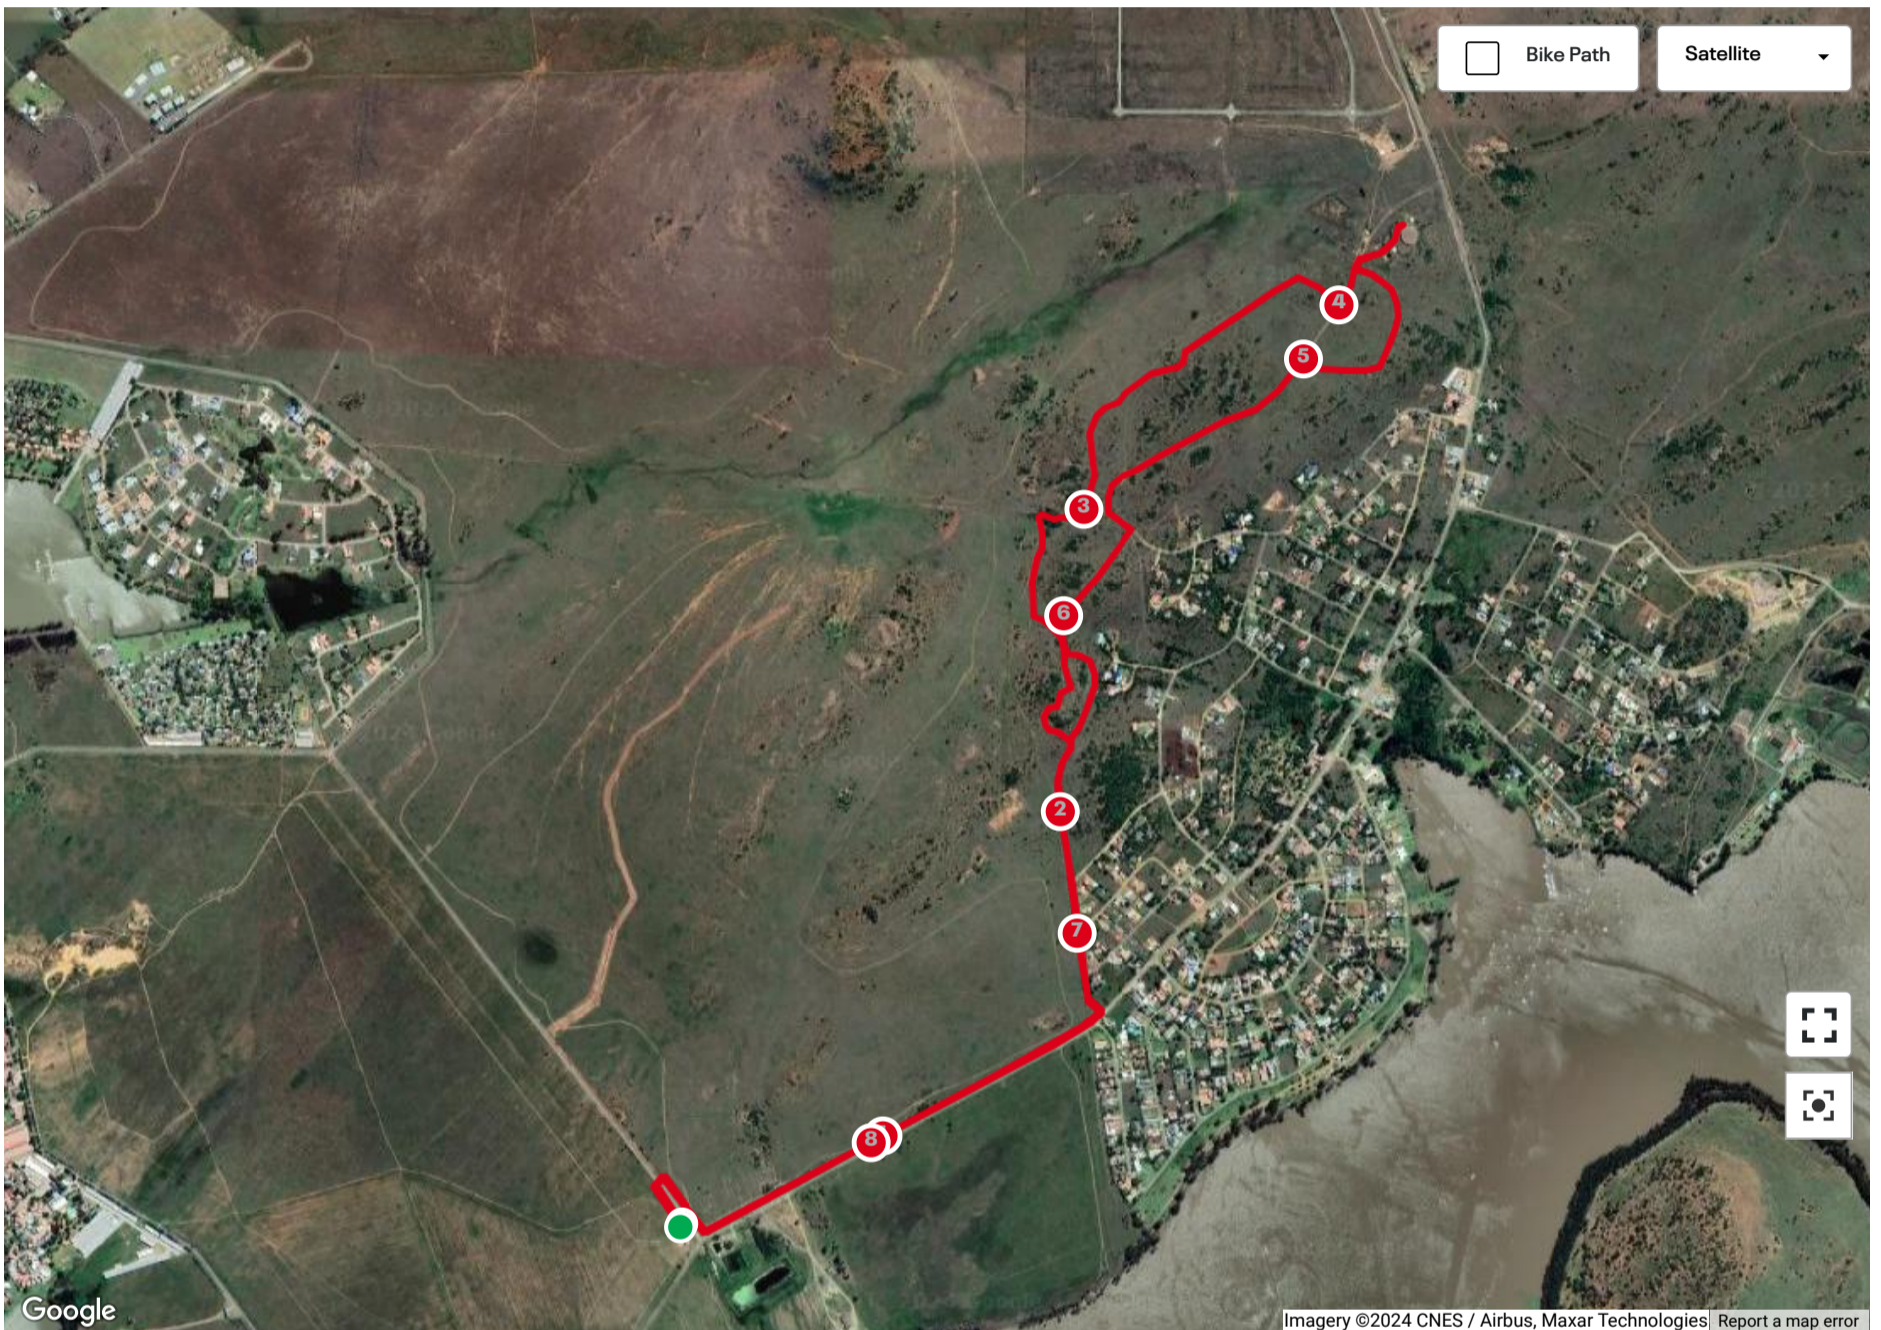

TRAIL AFRICA X-TRIATHLON RUN ROUTE (8.5KM)

8.52 km
Distance

89 m
Elevation Gain

Triathlon Race
Activity Type

Elevation

Start **1,504 m** Max **1,580 m** Gain **89 m**