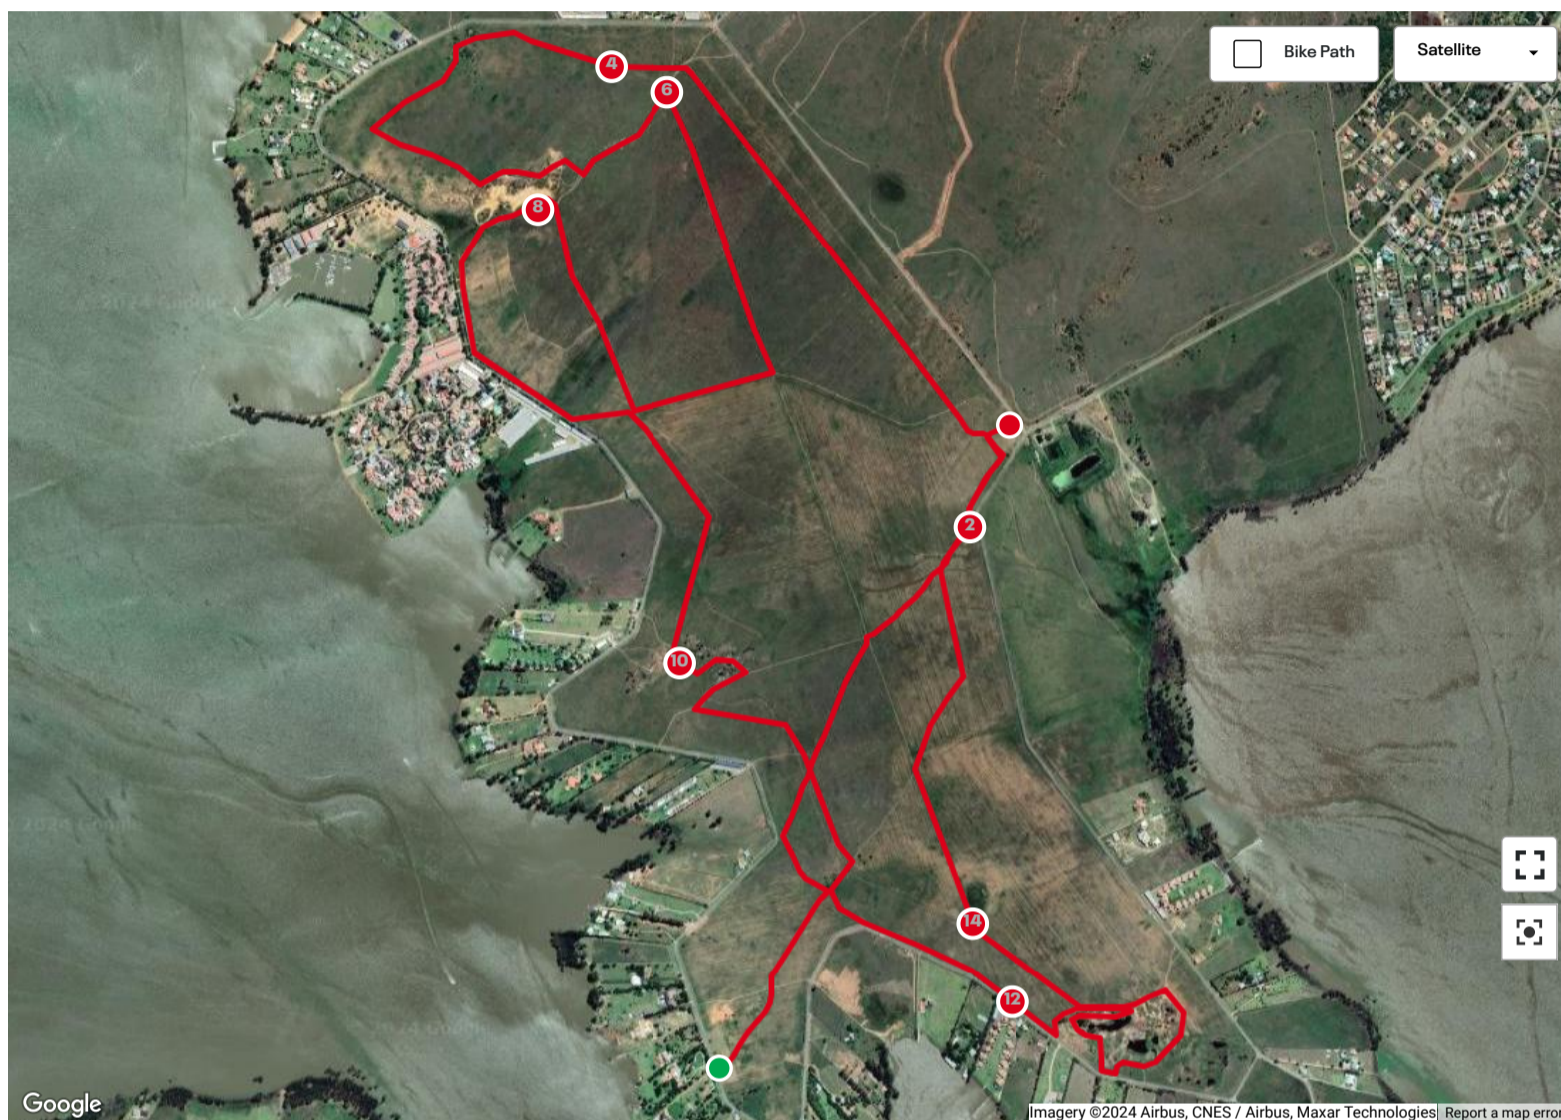

TRAIL AFRICA X-TRIATHLON BIKE ROUTE (15.5KM)

15.55 km
Distance

89 m
Elevation Gain

General Mountain Biking
Activity Type

Elevation

Start **1,498 m** Max **1,525 m** Gain **89 m**