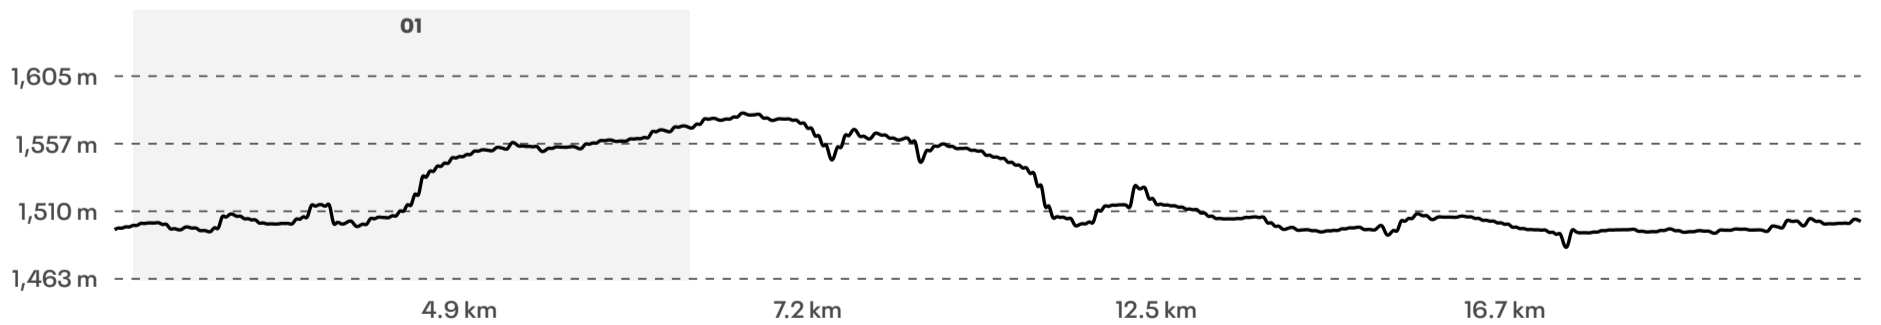

# TRAIL AFRICA 21.5KM MTB ROUTE

**21.55 km**  
Distance

**170 m**  
Elevation Gain

**General Mountain Biking**  
Activity Type

## Elevation

Start **1,498 m** Max **1,580 m** Gain **170 m**

## Climb Details

[Learn More](#)

Section	Category	Avg. Grade	Elevation	Distance	Expand Stats
01	5	1.1%	Gain <b>72 m</b>	Length <b>6.55 km</b>	▼