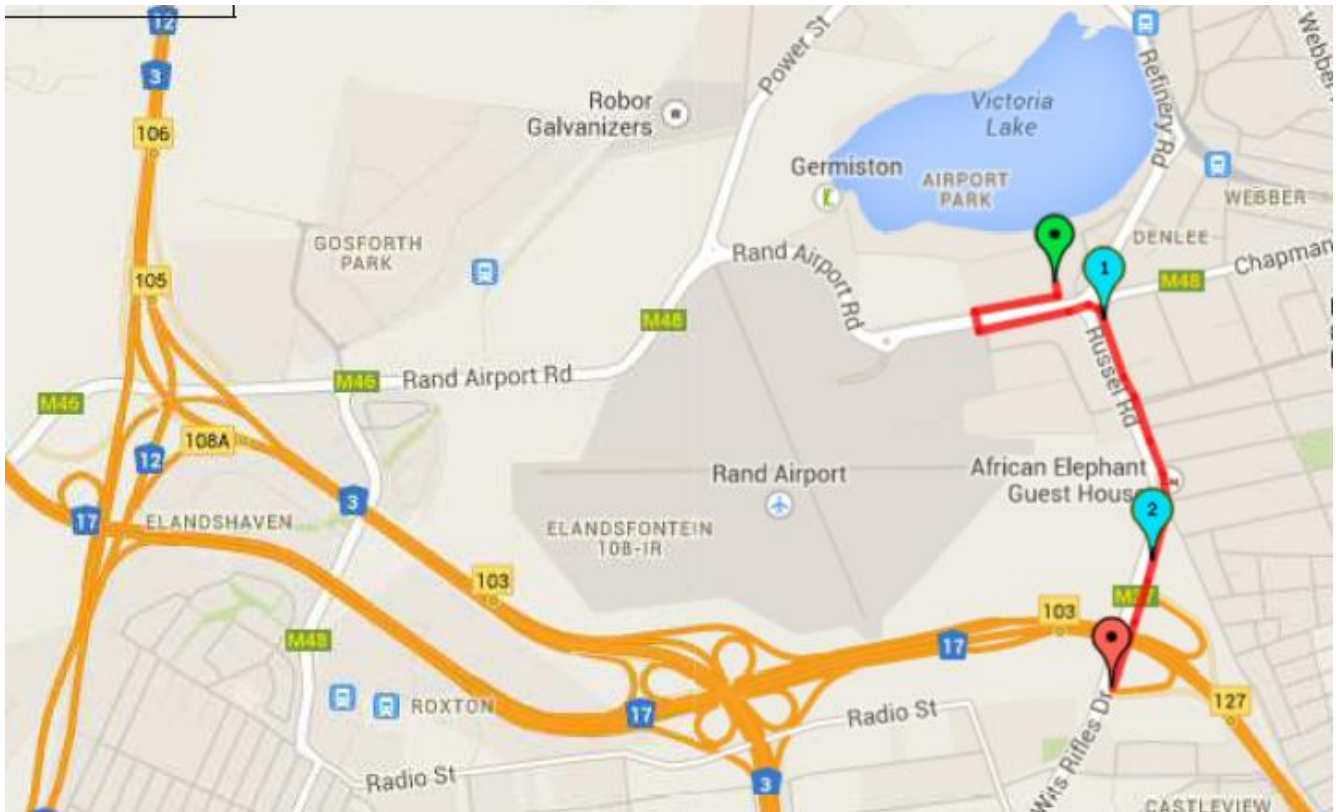

Athlete Race Day Parking

Route 1 – from the N3 North or South (GPS Coordinates: 26° 14' 13.07" S & 28° 09' 30.67" E)

- Drive on the N3 highway and take the M2 towards Germiston.
- At the T-junction turn right and follow the road all the way down over the bridge and past the main intersection of Power Street, past the VLC Club on your right and under the bridge, then turn right onto Lake Avenue.
- **Proceed past the venue** on your right until the robots where you can turn right into Rand Airport Road.
- Proceed towards Rand Airport and you will find the parking entrance on the right hand side just before Germiston High School. Follow the signs to the parking area, park and walk to the venue.
- Please be considerate towards athletes on the run route and ensure that you don't walk on the roads being utilised for the event.
- Please note – THE ROAD WILL BE CLOSED during the event from Power Street to the Rand Airport circle past the Germiston Golf Club

Route 3 – from the Gosforth Park off ramp (GPS Coordinates: 26° 14' 13.07" S & 28° 09' 30.67" E)

- Take N3 highway and take the off ramp towards Germiston.
- Continue down Power Street, until the Refinery Road robots.
- Please note – THE ROAD WILL BE CLOSED during the event from Power Street to the Rand Airport circle past the Germiston Golf Club and you will have to go down to Refinery Road
- At Refinery Road Turn right past the VLC Club on your right and under the bridge turn right onto Lake Avenue.
- **Proceed past the venue** on your right until the robots where you can turn right into Rand Airport Road.
- Proceed towards Rand Airport and you will find the parking entrance on the right hand side just before Germiston High School. Follow the signs to the parking area, park and walk to the venue.
- Please be considerate towards athletes on the run route and ensure that you don't walk on the roads being utilised for the event.