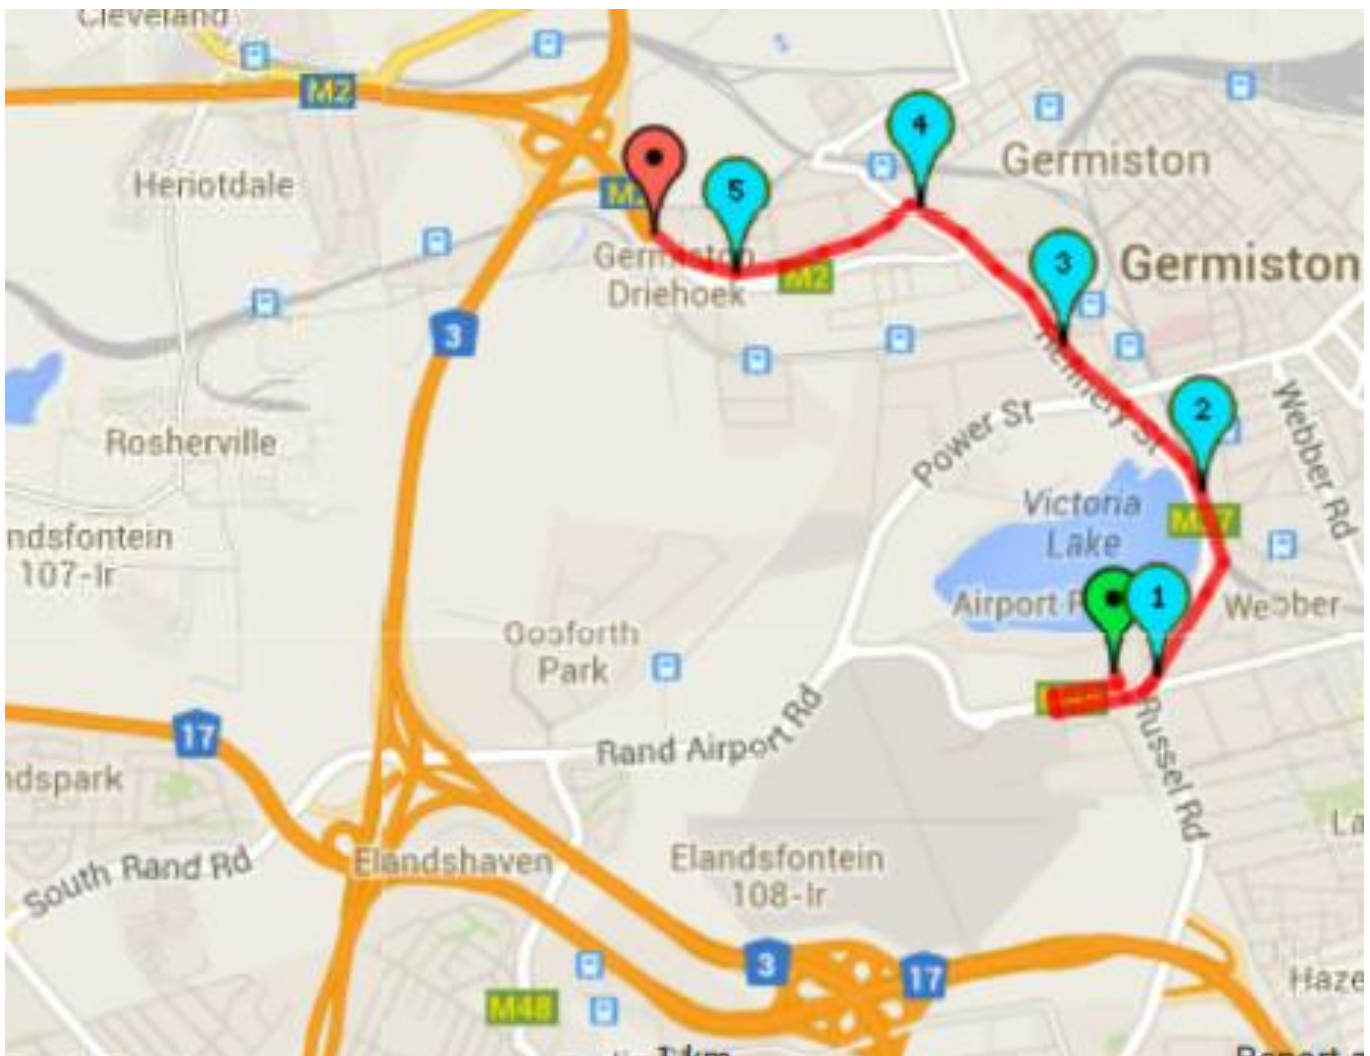

Athlete Race Day Parking

Route 1 – from the N3 North or South (GPS Coordinates: 26° 14' 13.07" S & 28° 09' 30.67" E)

- Drive on the N3 highway and take the M2 towards Germiston.
- At the T-junction turn right and follow the road all the way down over the bridge and past the main intersection of Power Street, past the VLC Club on your right and under the bridge, then turn right onto Lake Avenue.
- **Proceed past the venue** on your right until the robots where you can turn right into Rand Airport Road.
- Proceed towards Rand Airport and you will find the parking entrance on the right hand side just before Germiston High School. Follow the signs to the parking area, park and walk to the venue.
- Please be considerate towards athletes on the run route and ensure that you don't walk on the roads being utilised for the event.
- Please note – THE ROAD WILL BE CLOSED during the event from Power Street to the Rand Airport circle past the Germiston Golf Club

Route 3 – from the Gosforth Park off ramp (GPS Coordinates: 26° 14' 13.07" S & 28° 09' 30.67" E)

- Take N3 highway and take the off ramp towards Germiston.
- Continue down Power Street, until the Refinery Road robots.
- Please note – THE ROAD WILL BE CLOSED during the event from Power Street to the Rand Airport circle past the Germiston Golf Club and you will have to go down to Refinery Road
- At Refinery Road Turn right past the VLC Club on your right and under the bridge turn right onto Lake Avenue.
- **Proceed past the venue** on your right until the robots where you can turn right into Rand Airport Road.
- Proceed towards Rand Airport and you will find the parking entrance on the right hand side just before Germiston High School. Follow the signs to the parking area, park and walk to the venue.
- Please be considerate towards athletes on the run route and ensure that you don't walk on the roads being utilised for the event.