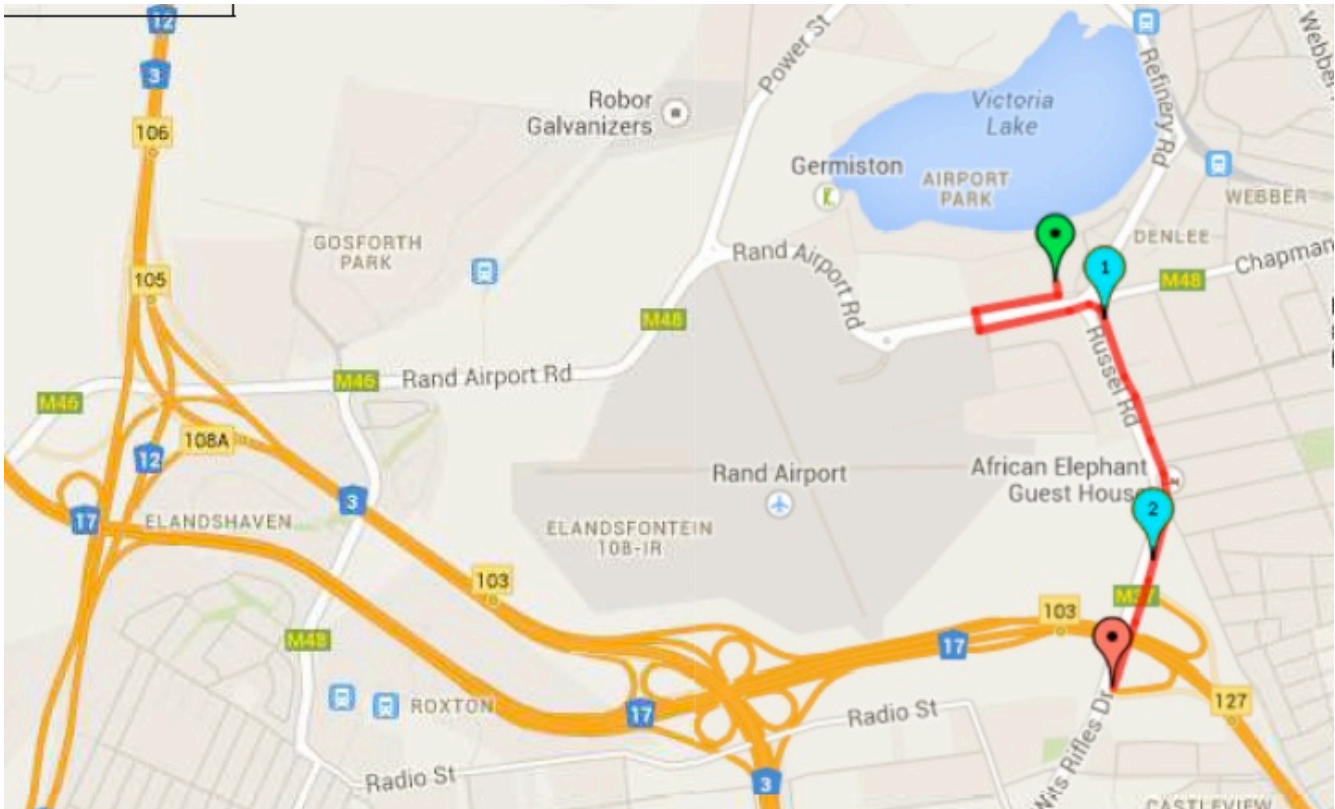

Trinity Sports - Germiston Venue Parking (all events)

Athletes Traffic Flows to/from Event Parking

Route 1 – from the N3 North or South (GPS Coordinates: 26° 14' 13.07" S & 28° 09' 30.67" E)

- Take the N3 highway and take the M2 towards Germiston.
- At the T-junction turn right and follow the road all the way down over the bridge and past the main intersection of Power Street, past the VLC Club on your right and under the bridge, then turn right onto Lake Avenue.
- **Proceed past the venue** on your right until the robots where you can turn right into Rand Airport Road.
- Proceed towards Rand Airport and you will find the parking entrance on the right hand side just before Germiston High School. Follow the signs to the parking area, park and walk to the venue.
- Please be considerate towards athletes on the run route and ensure that you don't walk on the roads being utilised for the event.
- Please note – ROAD WILL BE CLOSED during the event from Power Street to the Rand Airport circle past the Germiston Golf Club

Route 3 – from the new Gosforth Park off ramp (?) (GPS Coordinates: 26° 14' 13.07" S & 28° 09' 30.67" E)

- Take N3 highway and take the off ramp towards Germiston.
- Continue down Power Street, until the Refinery Road robots.
- Please note – ROAD WILL BE CLOSED during the event from Power Street to the Rand Airport circle past the Germiston Golf Club and you will have to go down to Refinery Road
- At Refinery Road Turn right past the VLC Club on your right and under the bridge turn right onto Lake Avenue.
- **Proceed past the venue** on your right until the robots where you can turn right into Rand Airport Road.
- Proceed towards Rand Airport and you will find the parking entrance on the right hand side just before Germiston High School. Follow the signs to the parking area, park and walk to the venue.
- Please be considerate towards athletes on the run route and ensure that you don't walk on the roads being utilised for the event.