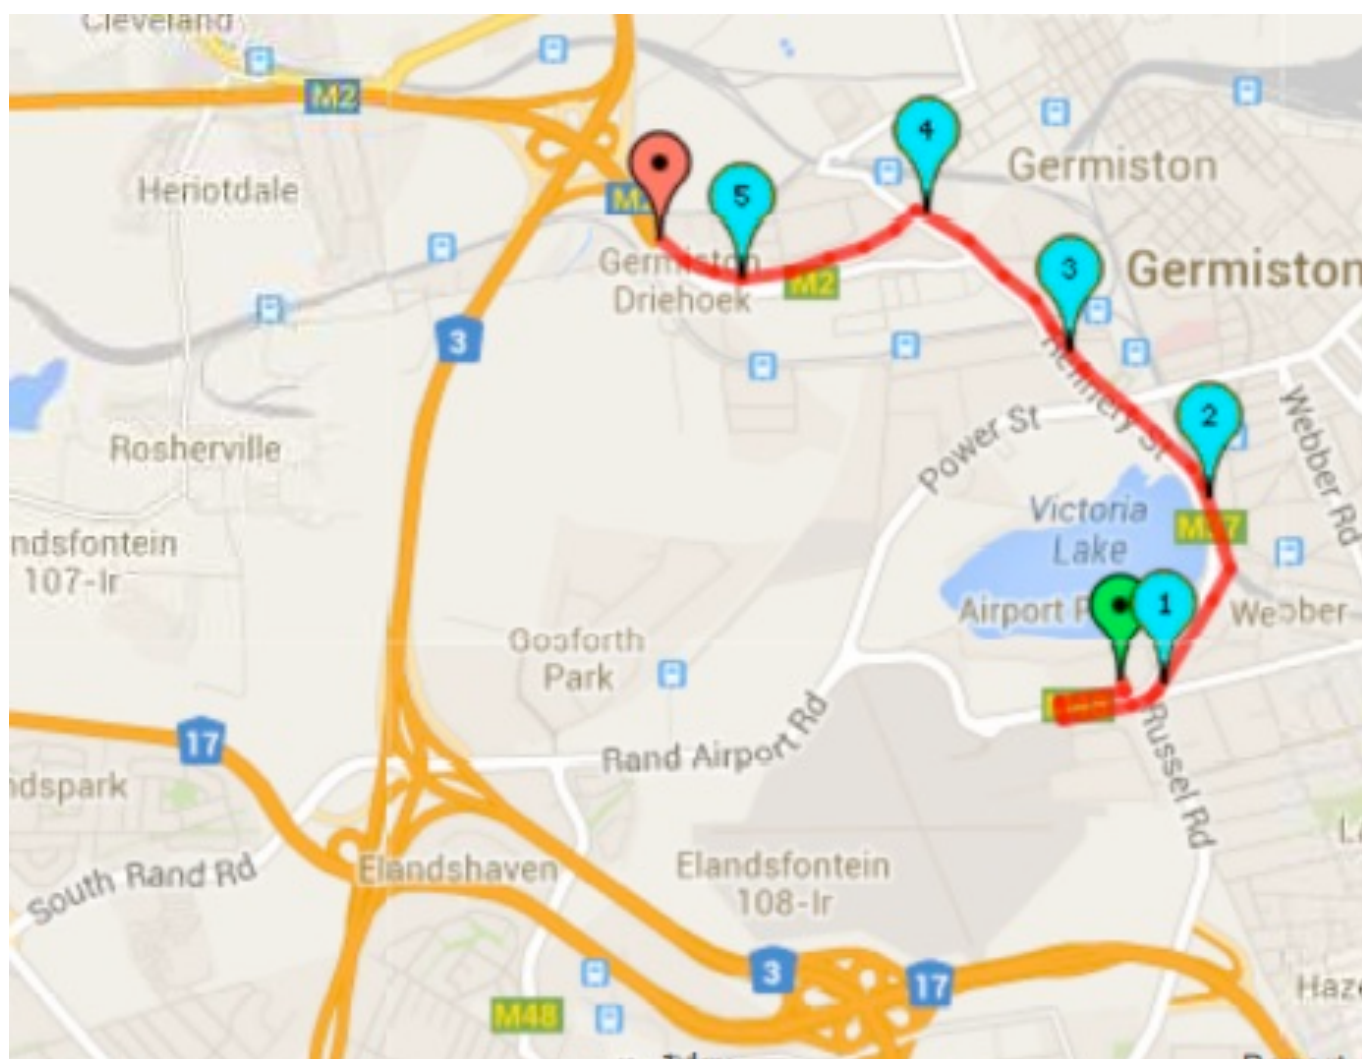

Trinity Sports - Germiston Venue Parking (all events)

Athletes Traffic Flows to/from Event Parking

Route 1 – from the N3 North or South (GPS Coordinates: 26° 14' 13.07" S & 28° 09' 30.67" E)

- Take the N3 highway and take the M2 towards Germiston.
- At the T-junction turn right and follow the road all the way down over the bridge and past the main intersection of Power Street, past the VLC Club on your right and under the bridge, then turn right onto Lake Avenue.
- **Proceed past the venue** on your right until the robots where you can turn right into Rand Airport Road.
- Proceed towards Rand Airport and you will find the parking entrance on the right hand side just before Germiston High School. Follow the signs to the parking area, park and walk to the venue.
- Please be considerate towards athletes on the run route and ensure that you don't walk on the roads being utilised for the event.
- Please note – ROAD WILL BE CLOSED during the event from Power Street to the Rand Airport circle past the Germiston Golf Club

Route 3 – from the new Gosforth Park off ramp (?) (GPS Coordinates: 26° 14' 13.07" S & 28° 09' 30.67" E)

- Take N3 highway and take the off ramp towards Germiston.
- Continue down Power Street, until the Refinery Road robots.
- Please note – ROAD WILL BE CLOSED during the event from Power Street to the Rand Airport circle past the Germiston Golf Club and you will have to go down to Refinery Road
- At Refinery Road Turn right past the VLC Club on your right and under the bridge turn right onto Lake Avenue.
- **Proceed past the venue** on your right until the robots where you can turn right into Rand Airport Road.
- Proceed towards Rand Airport and you will find the parking entrance on the right hand side just before Germiston High School. Follow the signs to the parking area, park and walk to the venue.
- Please be considerate towards athletes on the run route and ensure that you don't walk on the roads being utilised for the event.