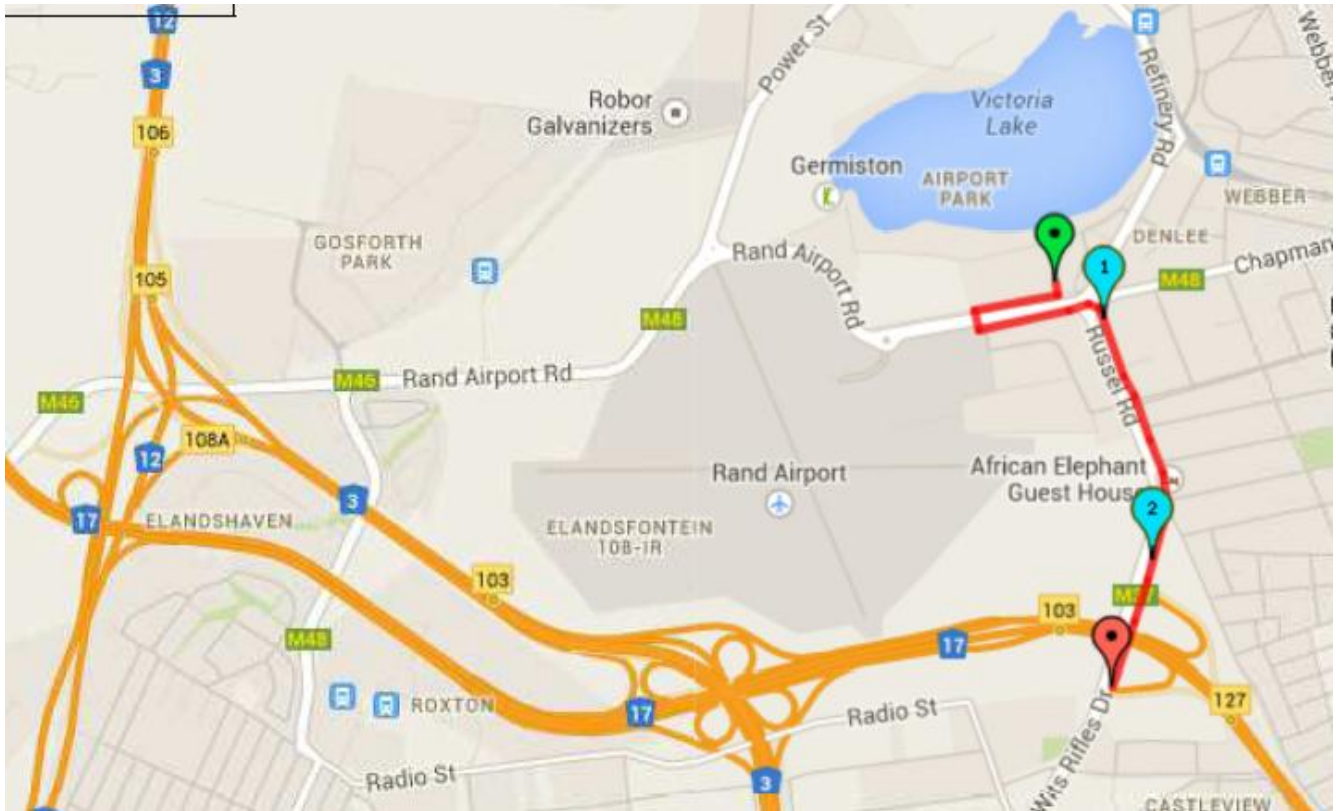

## Venue parking (all events) – Athletes Traffic Flows to / from Event Parking

**Route 1** – from the N3 North or South (GPS Coordinates: 26° 14' 13.07" S & 28° 09' 30.67" E)

- Take the N3 highway and take the M2 towards Germiston.
- At the T-junction turn right and follow the road all the way down over the bridge and past the main intersection of Power Street, past the VLC Club on your right and under the bridge, then turn right onto Lake Avenue.
- **Proceed past the venue** on your right until the robots where you can turn right into Rand Airport Road.
- Proceed towards Rand Airport and you will find the parking entrance on the right hand side just before Germiston High School. Follow the signs to the parking area, park and walk to the venue.
- Please be considerate towards athletes on the run route and ensure that you don't walk on the roads being utilised for the event.
- Please note – ROAD WILL BE CLOSED during the event from Power Street to the Rand Airport circle past the Germiston Golf Club

**Route 3** – from the new Gosforth Park off ramp (?) (GPS Coordinates: 26° 14' 13.07" S & 28° 09' 30.67" E)

- Take N3 highway and take the off ramp towards Germiston.
- Continue down Power Street, until the Refinery Road robots.
- Please note – ROAD WILL BE CLOSED during the event from Power Street to the Rand Airport circle past the Germiston Golf Club and you will have to go down to Refinery Road
- At Refinery Road Turn right past the VLC Club on your right and under the bridge turn right onto Lake Avenue.
- **Proceed past the venue** on your right until the robots where you can turn right into Rand Airport Road.
- Proceed towards Rand Airport and you will find the parking entrance on the right hand side just before Germiston High School. Follow the signs to the parking area, park and walk to the venue.
- Please be considerate towards athletes on the run route and ensure that you don't walk on the roads being utilised for the event.