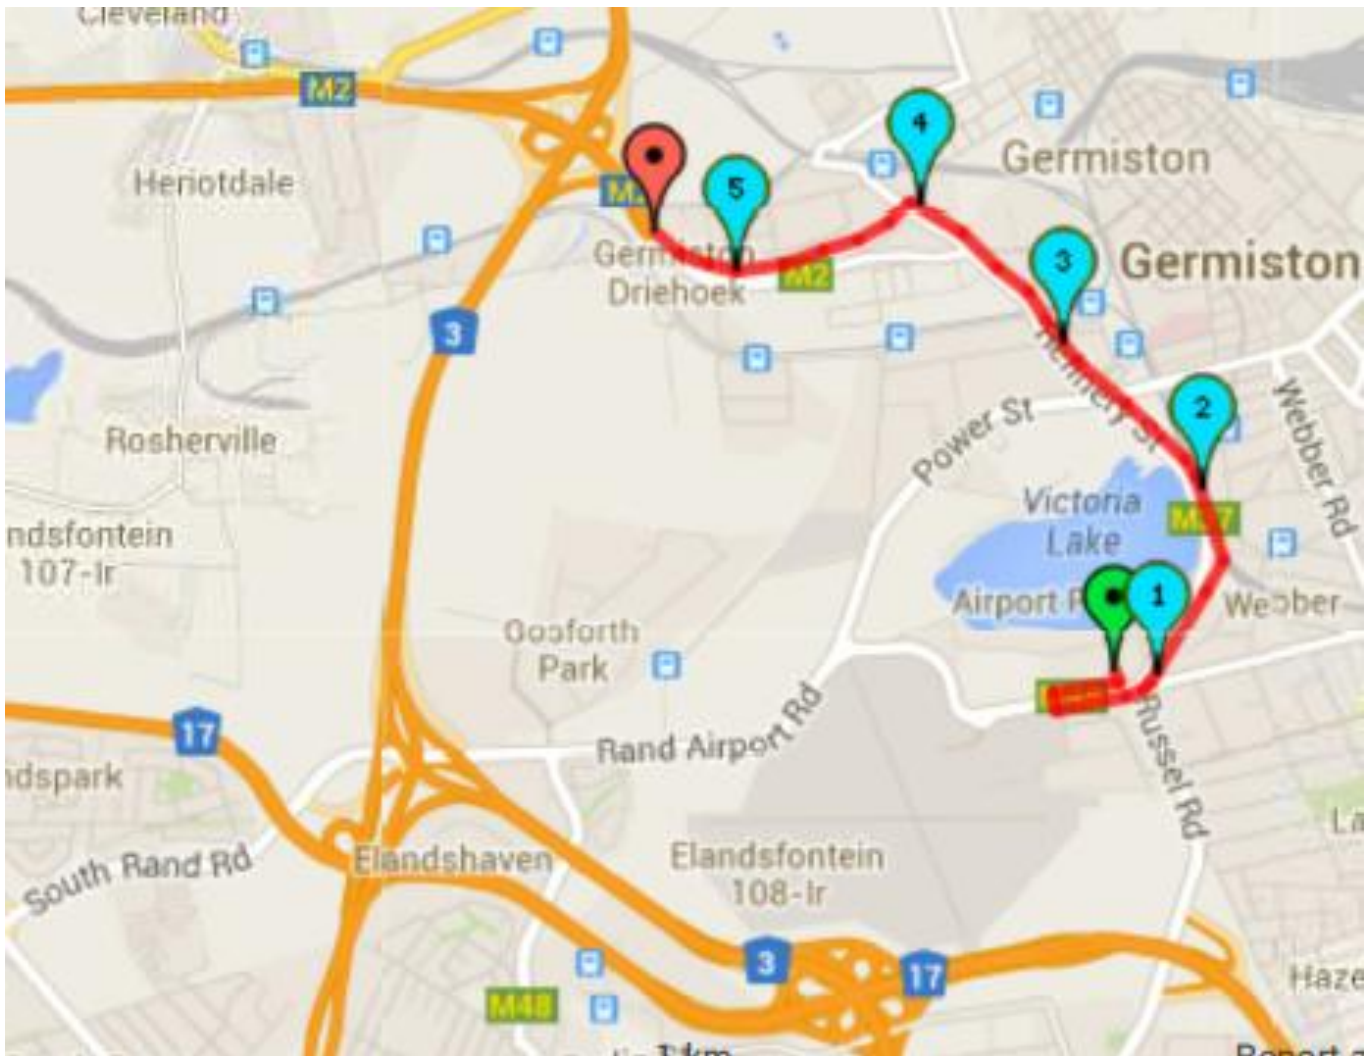

## Venue parking (all events) – Athletes Traffic Flows to / from Event Parking

**Route 1** – from the N3 North or South (GPS Coordinates: 26° 14' 13.07" S & 28° 09' 30.67" E)

- Take the N3 highway and take the M2 towards Germiston.
- At the T-junction turn right and follow the road all the way down over the bridge and past the main intersection of Power Street, past the VLC Club on your right and under the bridge, then turn right onto Lake Avenue.
- **Proceed past the venue** on your right until the robots where you can turn right into Rand Airport Road.
- Proceed towards Rand Airport and you will find the parking entrance on the right hand side just before Germiston High School. Follow the signs to the parking area, park and walk to the venue.
- Please be considerate towards athletes on the run route and ensure that you don't walk on the roads being utilised for the event.
- Please note – ROAD WILL BE CLOSED during the event from Power Street to the Rand Airport circle past the Germiston Golf Club

**Route 3** – from the new Gosforth Park off ramp (?) (GPS Coordinates: 26° 14' 13.07" S & 28° 09' 30.67" E)

- Take N3 highway and take the off ramp towards Germiston.
- Continue down Power Street, until the Refinery Road robots.
- Please note – ROAD WILL BE CLOSED during the event from Power Street to the Rand Airport circle past the Germiston Golf Club and you will have to go down to Refinery Road
- At Refinery Road Turn right past the VLC Club on your right and under the bridge turn right onto Lake Avenue.
- **Proceed past the venue** on your right until the robots where you can turn right into Rand Airport Road.
- Proceed towards Rand Airport and you will find the parking entrance on the right hand side just before Germiston High School. Follow the signs to the parking area, park and walk to the venue.
- Please be considerate towards athletes on the run route and ensure that you don't walk on the roads being utilised for the event.