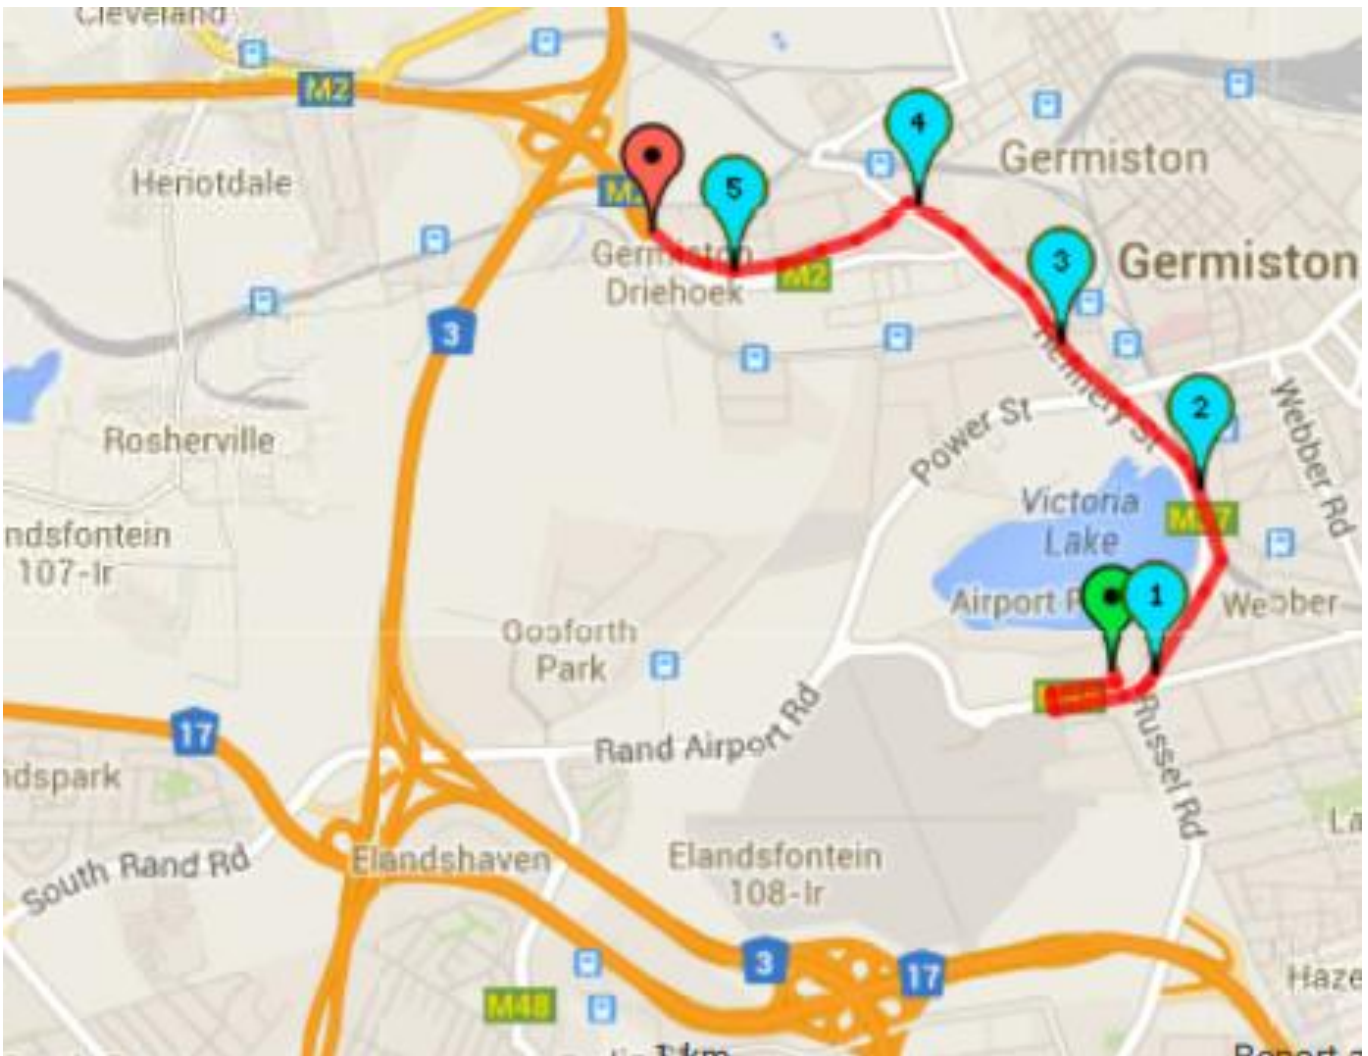

## Venue parking (all events) – Athletes Traffic Flows to / from Event Parking

**Route 1** – from the N3 North or South (GPS Coordinates: 26° 14' 13.07" S & 28° 09' 30.67" E)

- Take the N3 highway and take the M2 towards Germiston.
- At the T-junction turn right and follow the road all the way down over the bridge and past the main intersection of Power Street, past the VLC Club on your right and under the bridge, then turn right onto Lake Avenue.
- **Proceed past the venue** on your right until the robots where you can turn right into Rand Airport Road.
- Proceed towards Rand Airport and you will find the parking entrance on the right hand side just before Germiston High School. Follow the signs to the parking area, park and walk to the venue.
- Please be considerate towards athletes on the run route and ensure that you don't walk on the roads being utilised for the event.
- Please note – ROAD WILL BE CLOSED during the event from Power Street to the Rand Airport circle past the Germiston Golf Club

**Route 3** – from the new Gosforth Park off ramp (?) (GPS Coordinates: 26° 14' 13.07" S & 28° 09' 30.67" E)

- Take N3 highway and take the off ramp towards Germiston.
- Continue down Power Street, until the Refinery Road robots.
- Please note – ROAD WILL BE CLOSED during the event from Power Street to the Rand Airport circle past the Germiston Golf Club and you will have to go down to Refinery Road
- At Refinery Road Turn right past the VLC Club on your right and under the bridge turn right onto Lake Avenue.
- **Proceed past the venue** on your right until the robots where you can turn right into Rand Airport Road.
- Proceed towards Rand Airport and you will find the parking entrance on the right hand side just before Germiston High School. Follow the signs to the parking area, park and walk to the venue.
- Please be considerate towards athletes on the run route and ensure that you don't walk on the roads being utilised for the event.