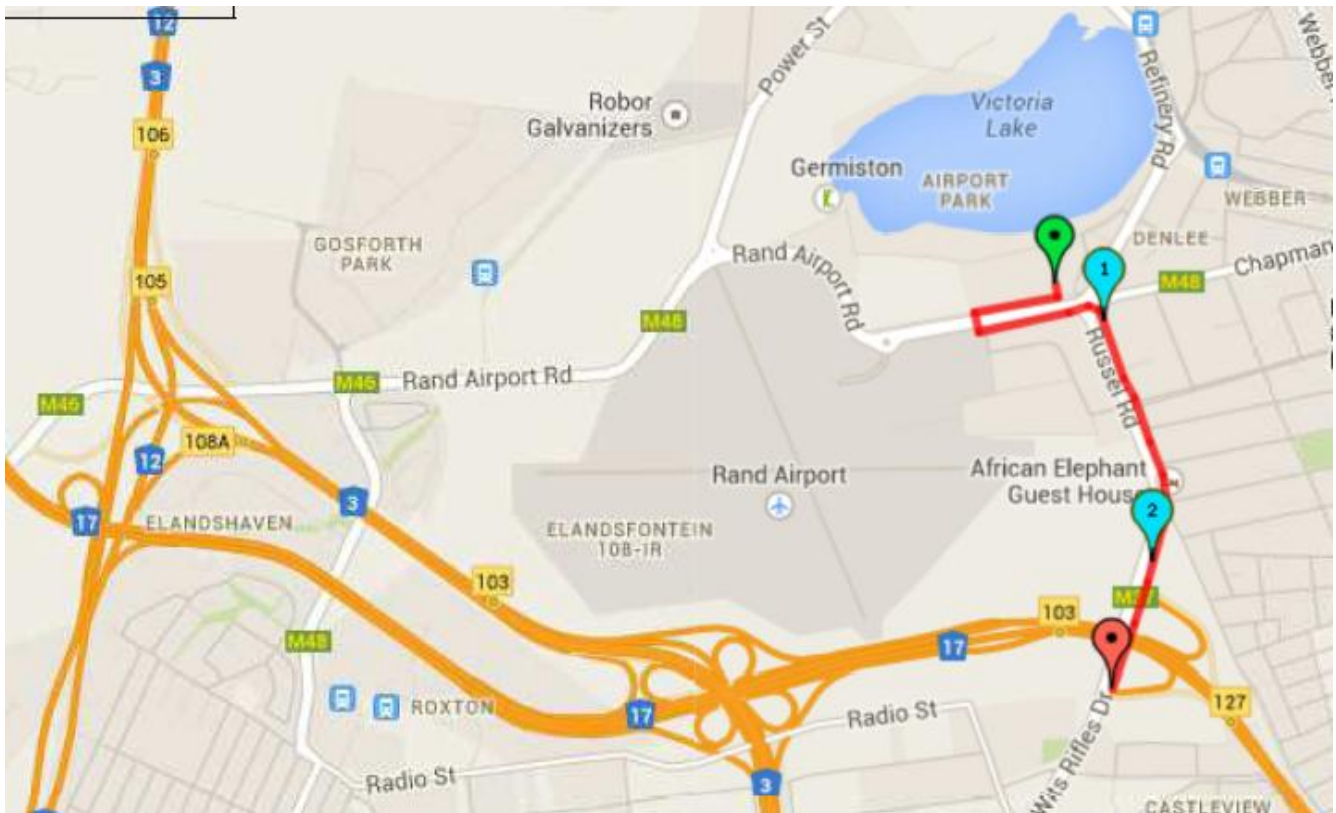

## Venue parking (all events) – Athletes Traffic Flows to / from Event Parking

**Route 1** – from the N3 North or South (GPS Coordinates: 26° 14' 13.07" S & 28° 09' 30.67" E)

- Take the N3 highway and take the M2 towards Germiston.
- At the T-junction turn right and follow the road all the way down over the bridge and past the main intersection of Power Street, past the VLC Club on your right and under the bridge, then turn right onto Lake Avenue.
- **Proceed past the venue** on your right until the robots where you can turn right into Rand Airport Road.
- Proceed towards Rand Airport and you will find the parking entrance on the right hand side just before Germiston High School. Follow the signs to the parking area, park and walk to the venue.
- Please be considerate towards athletes on the run route and ensure that you don't walk on the roads being utilised for the event.
- Please note – ROAD WILL BE CLOSED during the event from Power Street to the Rand Airport circle past the Germiston Golf Club

**Route 3** – from the new Gosforth Park off ramp (?) (GPS Coordinates: 26° 14' 13.07" S & 28° 09' 30.67" E)

- Take N3 highway and take the off ramp towards Germiston.
- Continue down Power Street, until the Refinery Road robots.
- Please note – ROAD WILL BE CLOSED during the event from Power Street to the Rand Airport circle past the Germiston Golf Club and you will have to go down to Refinery Road
- At Refinery Road Turn right past the VLC Club on your right and under the bridge turn right onto Lake Avenue.
- **Proceed past the venue** on your right until the robots where you can turn right into Rand Airport Road.
- Proceed towards Rand Airport and you will find the parking entrance on the right hand side just before Germiston High School. Follow the signs to the parking area, park and walk to the venue.
- Please be considerate towards athletes on the run route and ensure that you don't walk on the roads being utilised for the event.